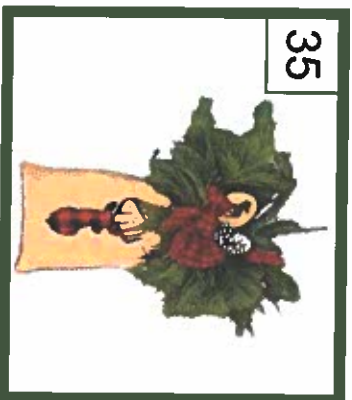

Winter Fundraiser

2024

Approximate Poinsettia Sizes:

6.5" pot:
14 to 16" tall and 13 to 16" wide

15

6.5" Premium Poinsettia

A Holiday Favorite! Brighten up any room this winter with a vibrant poinsettia. Available in red and white, the poinsettia is perfect for your home, hotels, restaurants and banks over the holidays.

45

Outdoor Greenery Arrangement

Welcome your guests in from the cold with this large, beautiful and fresh holiday greenery arrangement. Pinecones, berries and a large red bow complete the festive look. Standing at 2 feet tall this statement piece is sure to inspire the joyful spirit!

35

Indoor Tropical Planter

Add a festive look to your table with a mixed tropical planter. There are four different plant varieties planted in these rectangular holiday themed tins. **Planter container designs do vary and cannot be requested.**